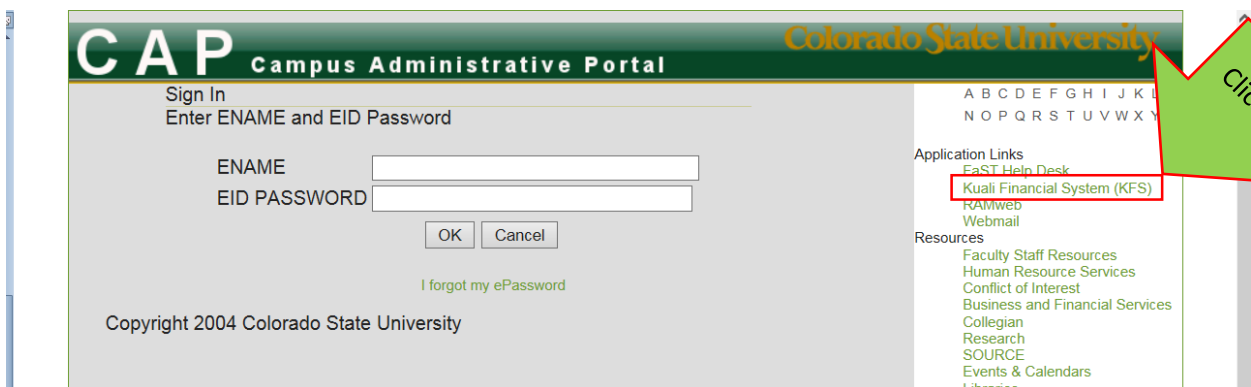

Guide to log into Kual

Starting with CSU website, home page <http://colostate.edu>:

INFORMATION SYSTEMS DEPARTMENT

CHOOSE YOUR CAMPUS:

Use a  selection:

[Colorado State University](#)

Colorado State University Pueblo

Or enter your organization's name

Authentication Required

Colorado State University

Login

You are logging into the following service with your eID:

kprd.is.colostate.edu

eName:

ePassword: